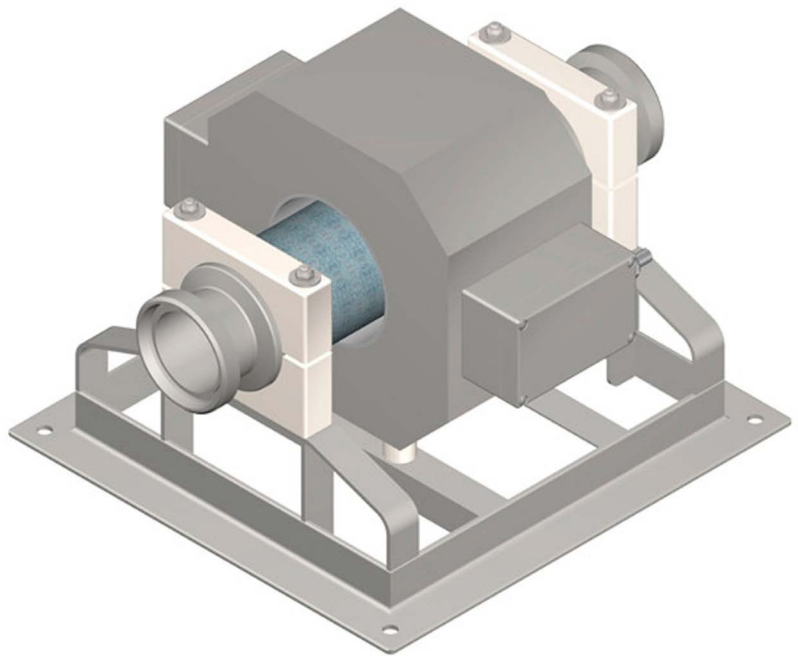

PIPELINE 05

Version 11/18

Metal detector for installation in pump conveying lines for liquids

- **Reliable** - in Process and Detection
- **Durable** - in Technology and Performance
- **Conforming** - in Design and Data management