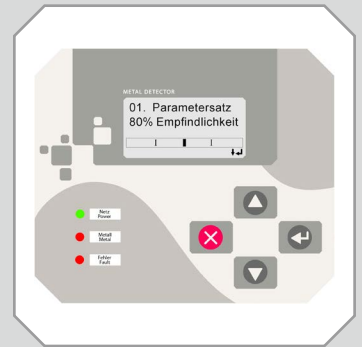

In a few words:

- Digital signal processing for best detection
- Reliable and safe metal detection technology
- Process- and condition monitoring
- Failsafe storage of all system parameters
- Robust construction for maximum lifetime
- Maintenance free, long-term operation
- Versions for various areas of use
- Password protected user management
- Hygienic Design without dead spots

Mesutronic Gerätebau GmbH

Hackenfeld 13
94259 Kirchberg im Wald
Germany

Phone: +49 9927 9410-0
Fax: +49 9927 1732

E-Mail: sales@mesutronic.de
Web: www.mesutronic.de

MESUTRONIC
Metal Detection made in Germany